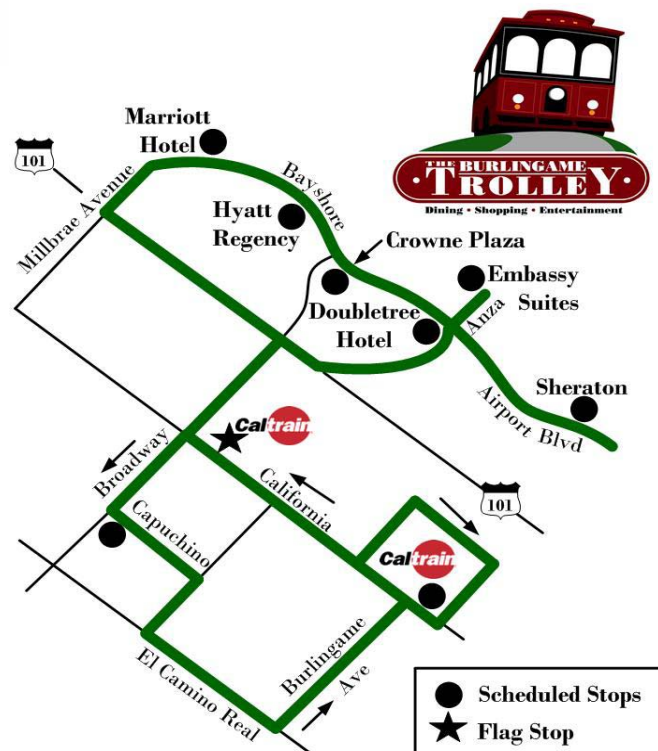

BURLINGAME TROLLEY

**Revised Schedule
Effective
October 15, 2005.
Expanded Hours.
Schedule located
on the back.**

**THE BURLINGAME
TROLLEY**

Dining • Shopping • Entertainment

**FREE!
Service
Downtown**

**Connects the hotels
east of Hwy 101
with the downtown
of Burlingame.**

**PENINSULA
TRAFFIC
CONGESTION
RELIEF
ALLIANCE**

**WWW.COMMUTE.ORG
650-588-8170**

BURLINGAME TROLLEY Sunday thru Thursday Schedule

Run No.	Airport Marriott (Door)	Hyatt Regency (Door)	Crowne Plaza (Door)	Doubletree Hotel Golf Center (Door)	Sheraton Hotel (Door)	Embassy Suites Hotel (Door)	Broadway Avenue Shopping (Capuchino & Broadway - SW)	Burlingame Avenue Shopping (Caltrain Station)
1	11:30 AM	11:35 AM	11:38 AM	11:43 AM	11:47 AM	11:50 AM	11:54 AM	12:06 PM
2	12:15 PM	12:20 PM	12:23 PM	12:28 PM	12:32 PM	12:35 PM	12:39 PM	12:51 PM
3	1:00 PM	1:05 PM	1:08 PM	1:13 PM	1:17 PM	1:20 PM	1:24 PM	1:36 PM
4	1:45 PM	1:50 PM	1:53 PM	1:58 PM	2:02 PM	2:05 PM	2:09 PM	2:21 PM
5	Drop-Off Riders As Necessary							
Driver Break								
6	-	-	-	-	-	-	3:24 PM	3:36 PM
7	3:45 PM	3:50 PM	3:53 PM	3:58 PM	4:02 PM	4:05 PM	4:09 PM	4:21 PM
8	4:30 PM	4:35 PM	4:38 PM	4:43 PM	4:47 PM	4:50 PM	4:54 PM	5:06 PM
9	5:15 PM	5:20 PM	5:23 PM	5:28 PM	5:32 PM	5:35 PM	5:39 PM	5:51 PM
10	6:00 PM	6:05 PM	6:08 PM	6:13 PM	6:17 PM	6:20 PM	6:24 PM	6:36 PM
11	6:45 PM	6:50 PM	6:53 PM	6:58 PM	7:02 PM	7:05 PM	7:09 PM	7:21 PM
12	Drop-Off Riders As Necessary							
Driver Break								
13	-	-	-	-	-	-	7:54 PM	8:06 PM
14	8:15 PM	8:20 PM	8:23 PM	8:28 PM	8:32 PM	8:35 PM	8:39 PM	8:51 PM
15	9:00 PM	9:05 PM	9:08 PM	9:13 PM	9:17 PM	9:20 PM	9:24 PM	9:36 PM
16	Drop-Off Riders As Necessary							